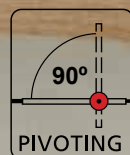

# Onyx™ Square Cut 5081

PERIMETER FRAMED SHOWER SCREEN SYSTEM  
WITH FRAMELESS HINGED DOOR

**AUSTRALIAN  
STANDARDS  
COMPLIANT**

- ✓ POWDER COATING
- ✓ ANODISING
- ✓ EXTRUSION
- ✓ CHROME COMPONENT
- ✓ GOLD PLATING COMPONENT
- ✓ SAFETY GLASS